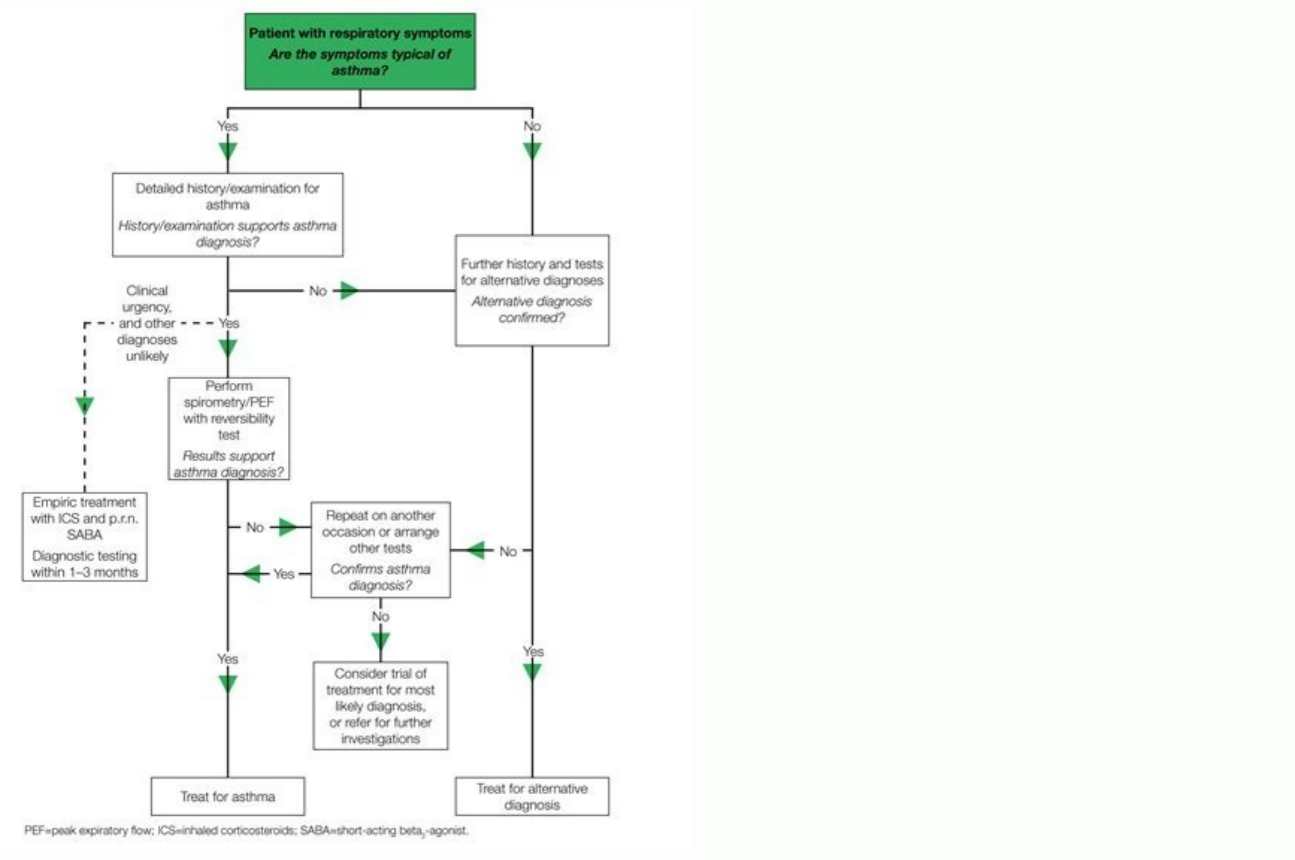

GUIA DE BOLSILLO PARA EL MANEJO Y PREVENCIÓN DEL ASMA

GLOBAL INITIATIVE FOR ASTHMA

GUIA DE BOLSILLO DIRIGIDO A ENFERMERAS Y MÉDICOS

Última revisión 2006

BAJADO EN LA ESTRATEGIA GLOBAL PARA EL MANEJO Y PREVENCIÓN DEL ASMA

Gina 2017 asthma guidelines.