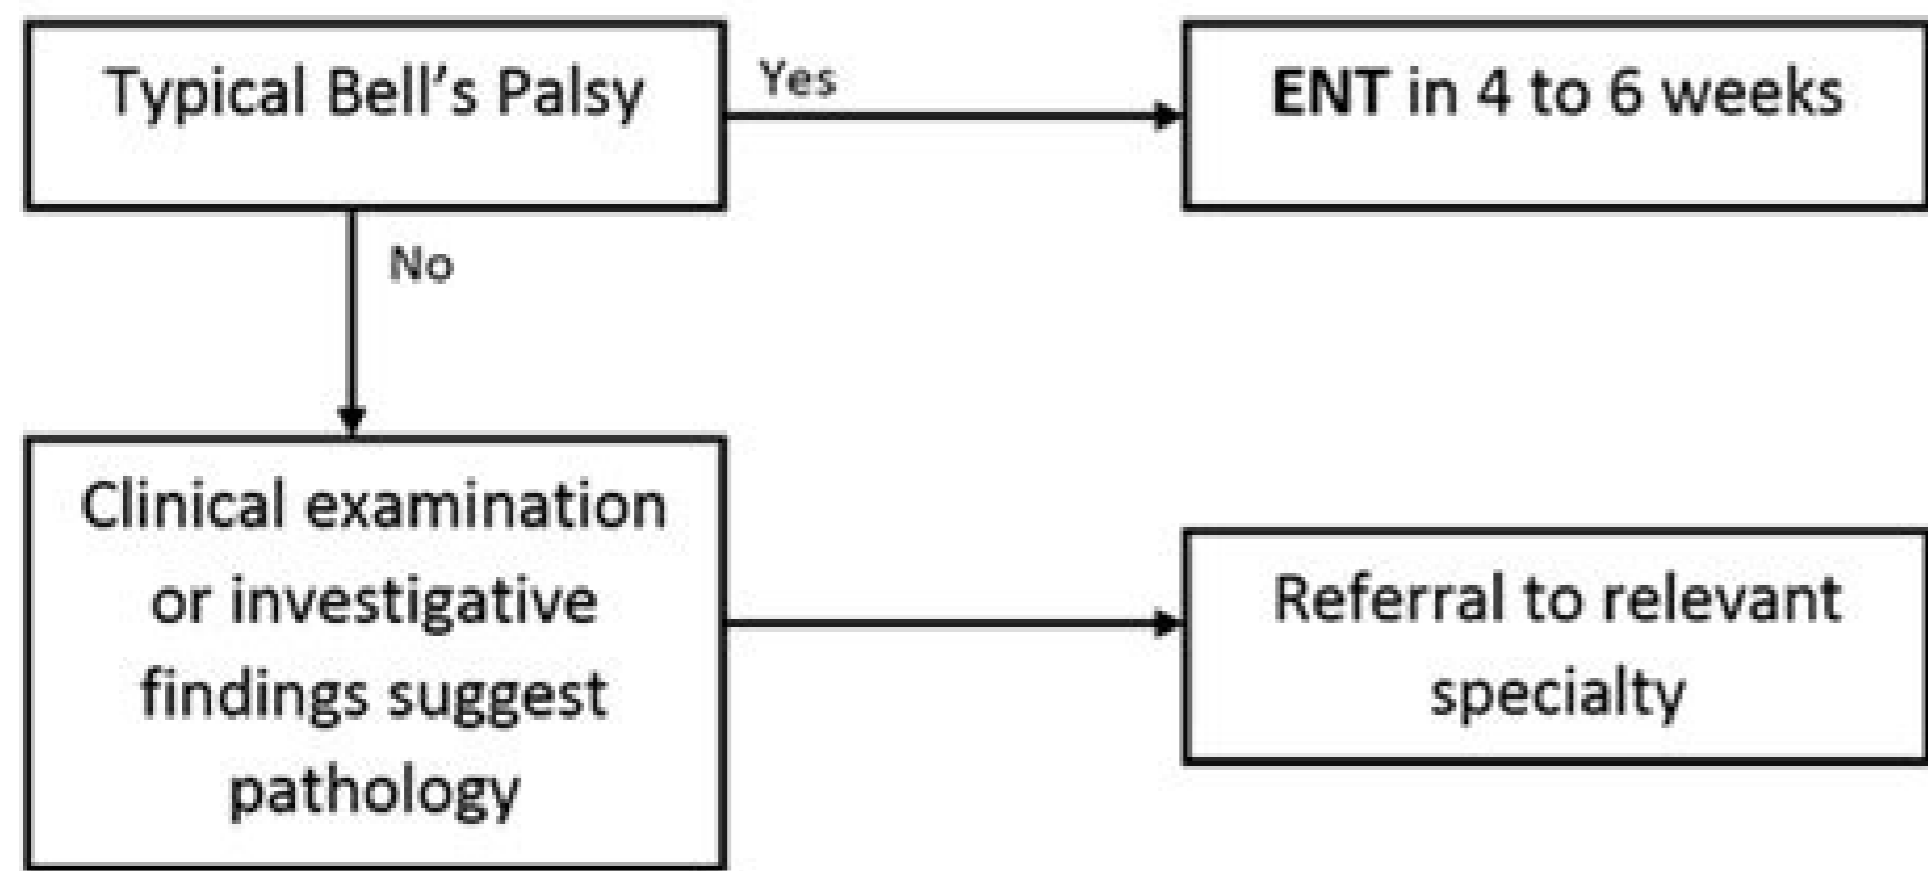

SELECTING INITIAL CONTROLLER TREATMENT IN ADULTS AND ADOLESCENTS WITH A DIAGNOSIS OF ASTHMA

GUIA DE BOLSILLO PARA EL MANEJO Y PREVENCIÓN DEL ASMA

GLOBAL INITIATIVE FOR ASTHMA

GUIA DE BOLSILLO DIRIGIDO A ENFERMERAS Y MÉDICOS

Última revisión 2006

BAJADO EN LA ESTRATEGIA GLOBAL PARA EL MANEJO Y PREVENCIÓN DEL ASMA

Gina 2017 asthma guidelines.