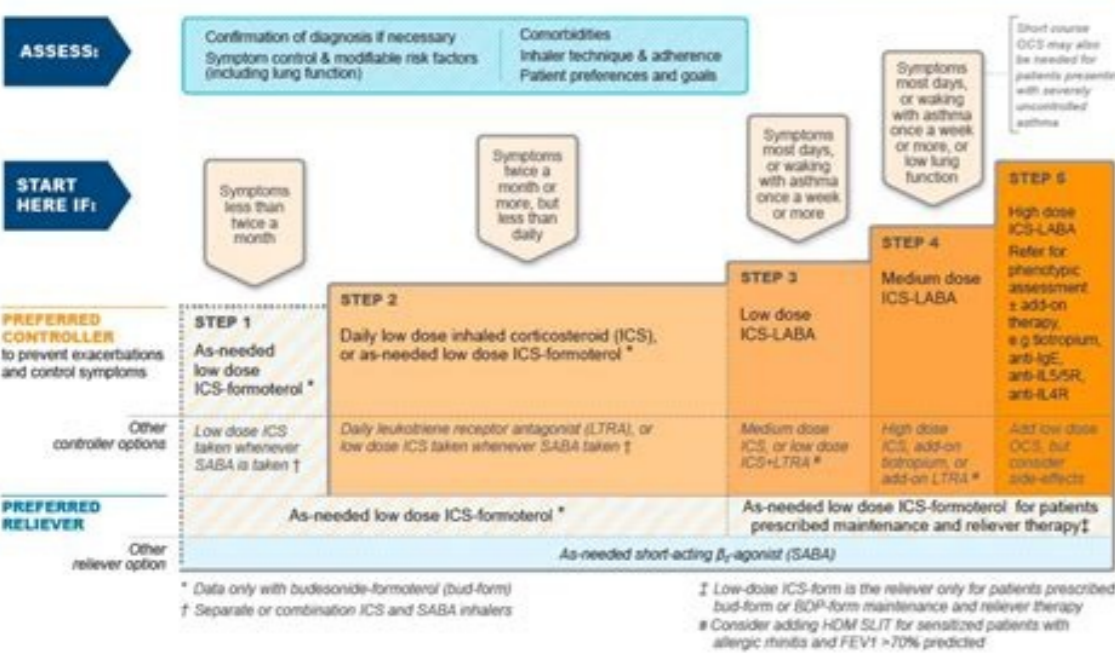

SELECTING INITIAL CONTROLLER TREATMENT IN ADULTS AND ADOLESCENTS WITH A DIAGNOSIS OF ASTHMA